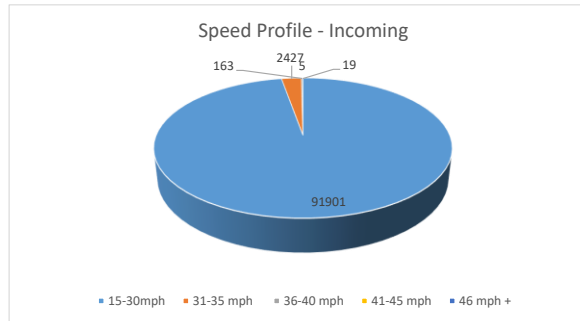

Speed Profile - September 2018

Incoming Vehicles - Travelling into the Village from Earith

15-30mph	91901	96.2% Speeding
31-35 mph	2427	3.8% Speeding
36-40 mph	163	
41-45 mph	19	
46 mph +	5	
	94515	

Incoming Vehicles - Travelling in to the village from Needingworth