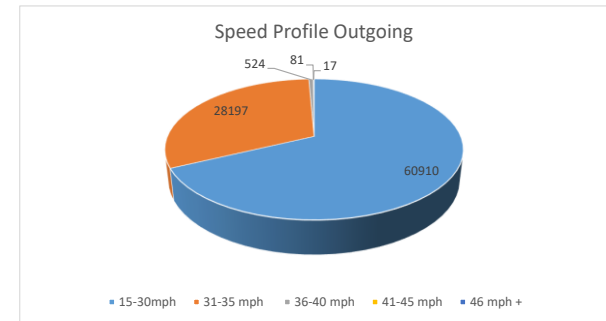

Speed Profile - September 2018

Incoming Vehicles - Travelling into the Village from Earith

15-30mph	91901	96.2% Speeding
31-35 mph	2427	3.8% Speeding
36-40 mph	163	
41-45 mph	19	
46 mph +	5	
	94515	

Incoming Vehicles - Travelling in to the village from Needingworth